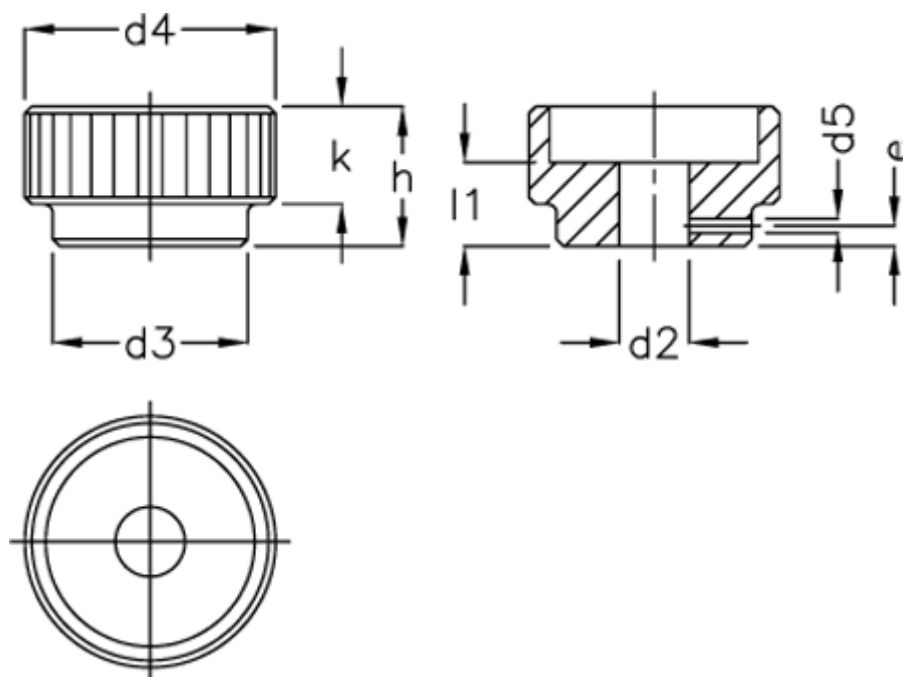

Article number: 20699001

Description: E+G Knurled nut DIN 6303-B5-B
B with dowel hole

Measures

d2 = B 5

d3 = 14

d4 = 20

d5 = 1.5

e = 2.5

h = 12

k = 8

l1 = 7